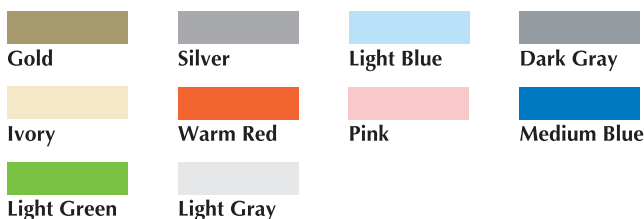

More ink colours: $14.00 per colour. Estimated 72-hour turnaround time)

Additional ink charge applies if using more than one colour. Paper stock and ink colours are computer generated and may vary from actual colours.

IMPORTANT INFORMATION

Labels shown are only a small sample of sizes, paper stocks and ink colours available.

For more information not covered here, please refer to page 3. Label examples shown may not be to scale.