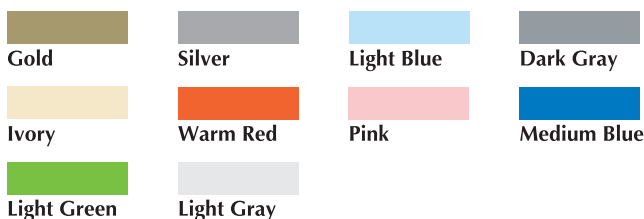

ASK FOR A QUOTE up to a million or more

FOR ADDITIONAL SIZES OR MORE THAN 3 INK COLOURS, PLEASE SEE SALES ASSOCIATE.

FOR ADDITIONAL SIZES OR MORE THAN 3 INK COLOURS, PLEASE SEE SALES ASSOCIATE.

3rd Choose Ink Colour

Standard ink colours

More ink colours: \$14.00 per colour. Estimated 72-hour turnaround time)

Additional ink charge applies if using more than one colour. Paper stock and ink colours are computer generated and may vary from actual colours.