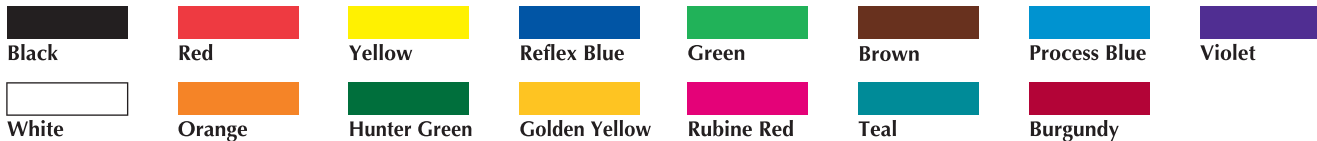

3rd Choose Ink Colour

Standard ink colours