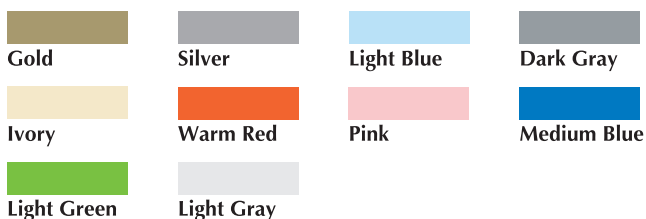

Double-Bump effect, a second UV ink, or UV Varnish Add: Each Additional Ink colour (up to 5 colours) 5A

| | | | | | |
|-------|----------|----------|----------|----------|----|
| 60.00 | 36.00 /M | 24.00 /M | 17.00 /M | 10.00 /M | 5A |
|-------|----------|----------|----------|----------|----|

FOR ADDITIONAL SIZES OR MORE THAN 5 INK COLOURS, PLEASE SEE SALES ASSOCIATE.

SQUARE CUT LABEL INSTRUCTIONS

Suppose you wish to order 3,000 labels 1-1/8" x 2-5/8". Using decimal equivalents, multiply 1.125 by 2.625 to get 2.95 square inches. Using the table above you can see your cost is \$224.28 X 3 = \$672.84

3rd Choose Ink Colour

Standard ink colours

More ink colours: \$14.00 per colour. Estimated 72-hour turnaround time)

Additional ink charge applies if using more than one colour. Paper stock and ink colours are computer generated and may vary from actual colours.