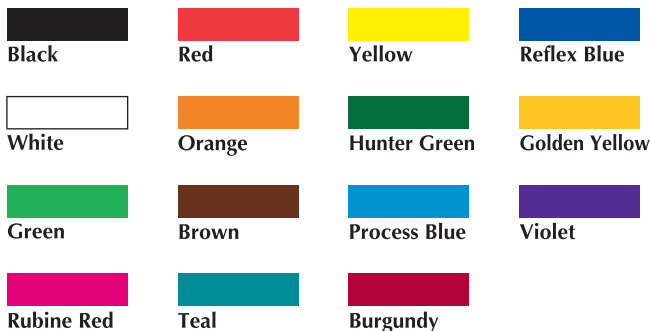

## 3rd Choose Ink Colour

(for name, address and logo - one colour imprint only)

### Standard ink colors

Paper stock and ink colours are computer generated and may vary from actual colours.