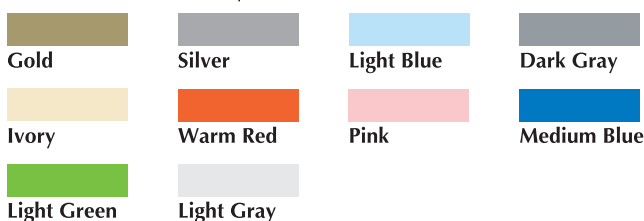

## 2nd Choose Label Stock

Red  
Fluorescent

Orange  
Fluorescent

Yellow  
Fluorescent

Green  
Fluorescent

Pink  
Fluorescent

White  
Gloss Laser

White  
Removable

Please call for samples of fluorescent or pastels stock to ensure colour accuracy.

Matte Clear

Pastel Pink

Pastel Blue

Pastel Yellow

Pastel Green

White Litho

White  
Opaque

Each Additional Ink Colour (up to 3 colours) Close registration may vary  $\pm 1/64"$

N/A	55.00	55.00	55.00	4A
-----	-------	-------	-------	----

**LZ-10 Mailing Labels**

Size	200	300	500	1,000
Blank	30.53 /Lot	35.34 /Lot	69.21 /Lot	132.53 /Lot
1 Colour	84.85 /Lot	98.22 /Lot	147.26 /Lot	195.84 /Lot
2 Colour	148.84 /Lot	172.28 /Lot	220.88 /Lot	270.94 /Lot

**3rd Choose Ink Colour**

**Standard ink colours**

**More ink colours:** \$14.00 per colour. Estimated 72-hour turnaround time)

Additional ink charge applies if using more than one colour. Paper stock and ink colours are computer generated and may vary from actual colours.