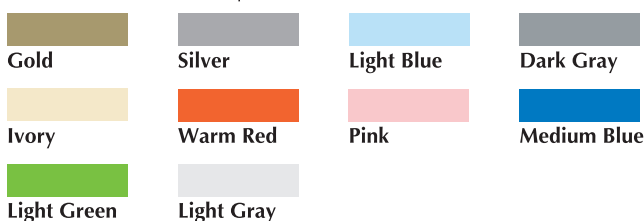

Foil/Ink Combination Labels

Whether your design is in full process colour (see page 24 for pricing) or traditional spot colour, combination printed labels are the best way to add shelf appeal to your most complex label design. Adding the distinctive look of foil to your label is sure to enhance the visual impact of your product.

Paper colours are computer generated and do not reflect exact stock colour or texture. Actual samples available upon request.

Gloss and foil stocks are not recommended for typewriter use or some pens and pencils. Vinyl and Polypropylene cannot be embossed. Additional stocks available. Refer to page 2.

2" x 3" Oval

2" x 3"

3rd Choose Foil Colour

Colours are computer generated and do not reflect exact colour or texture. Actual samples available upon request.

3rd Choose Ink Colour

Standard ink colours

More ink colours: \$14.00 per colour. Estimated 72-hour turnaround time)

Additional ink charge applies if using more than one colour. Paper stock and ink colours are computer generated and may vary from actual colours.

Label cost below includes 1 ink colour. Add Foil/Embossed charges below.