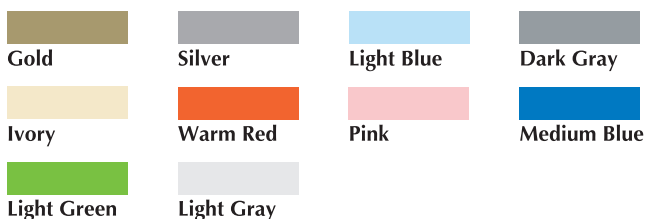

White Gloss/Litho Removable

Orange Fluorescent

Yellow Fluorescent

Green Fluorescent

Red Fluorescent

Pink Fluorescent

Gloss and foil stocks are not recommended for typewriter use or some pens and pencils.

Paper colours are computer generated and do not reflect exact stock colour or texture. Actual samples available upon request.

Each Additional Ink Colour (up to 3 colours) Close registration may vary +/- 1/64"

60.00	06.00	36.00 /M	24.00 /M	17.00 /M	10.00 /M
-------	-------	----------	----------	----------	----------

FOR ADDITIONAL SIZES OR MORE THAN 3 INK COLOURS, PLEASE SEE SALES ASSOCIATE.

3rd Choose Ink Colour

Standard ink colours

More ink colours: \$14.00 per colour. Estimated 72-hour turnaround time)

Additional ink charge applies if using more than one colour. Paper stock and ink colours are computer generated and may vary from actual colours.

IMPORTANT INFORMATION

Multi-colour labels available in 1/8" increments.

Labels shown are only a small sample of sizes, paper stocks and ink colours available.

For more information not covered here, please refer to page 3.