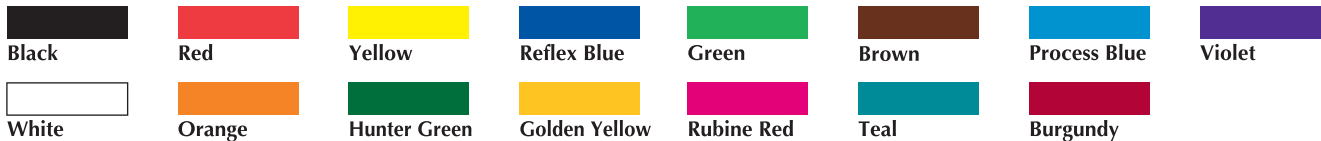

3rd Choose Ink Colour

Standard ink colours